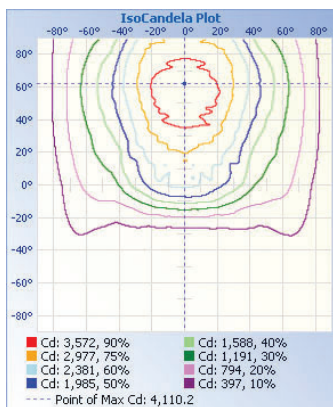

80W Contractor Wall Pack

Now cut-off, DLC listed

Value priced with a traditional look

Ideal for exterior security & entryway lighting

TECHNICAL DATA

LIGHT SPECIFICATIONS

Lumens	10,407
Efficacy	131.12 lm/W
CCT	5000K
CRI	80
Dimmable	Yes
Rated hours	50,000
Warranty	10-year

APPROVALS AND LISTINGS

cUL	E482965
DLC	PL89G70PPG9E

DIMENSIONS

ISOCANDELA PLOT

ELECTRICAL

Wattage	80W
Voltage	120-240V
Power factor	0.94
THD	15%
Operating temp	-30-40°C

CONSTRUCTION

Housing	Aluminum Borosilicate glass
Finish	Multi-coat powder
Colour	Bronze
IP rating	IP65
Weight	10.91 lbs
Carton qty	1
Carton size	430 x 295 x 290mm

ILLUMINANCE AT A DISTANCE

Distance (ft)	Illuminance at a Distance	
	Center Beam fc	Beam Width
17.0ft	8.59 fc	49.5 ft 34.0 ft
34.0ft	2.15 fc	99.0 ft 68.0 ft
51.0ft	0.95 fc	148.5 ft 102.0 ft
68.0ft	0.54 fc	198.1 ft 136.0 ft
85.0ft	0.34 fc	247.6 ft 169.9 ft
102.0ft	0.24 fc	297.1 ft 203.9 ft

■ Vert. Spread: 111.0°
■ Horiz. Spread: 90.0°