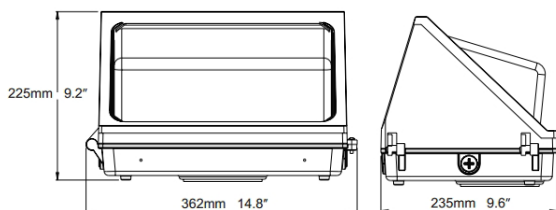

80W Contractor Wall Pack

Now cut-off, DLC listed

Value priced with a traditional look

Ideal for exterior security & entryway lighting

TECHNICAL DATA

LIGHT SPECIFICATIONS

Lumens	10,407
Efficacy	131.12 lm/W
CCT	5000K
CRI	80
Dimmable	Yes
Rated hours	50,000
Warranty	10-year

APPROVALS AND LISTINGS

cUL	E482965
DLC	PL89G70PPG9E

DIMENSIONS

ISOCANDELA PLOT

ELECTRICAL

Wattage	80W
Voltage	120-240V
Power factor	0.94
THD	15%
Operating temp	-30-40°C

CONSTRUCTION

Housing	Aluminum Borosilicate glass
Finish	Multi-coat powder
Colour	Bronze
IP rating	IP65
Weight	10.91 lbs
Carton qty	1
Carton size	430 x 295 x 290mm