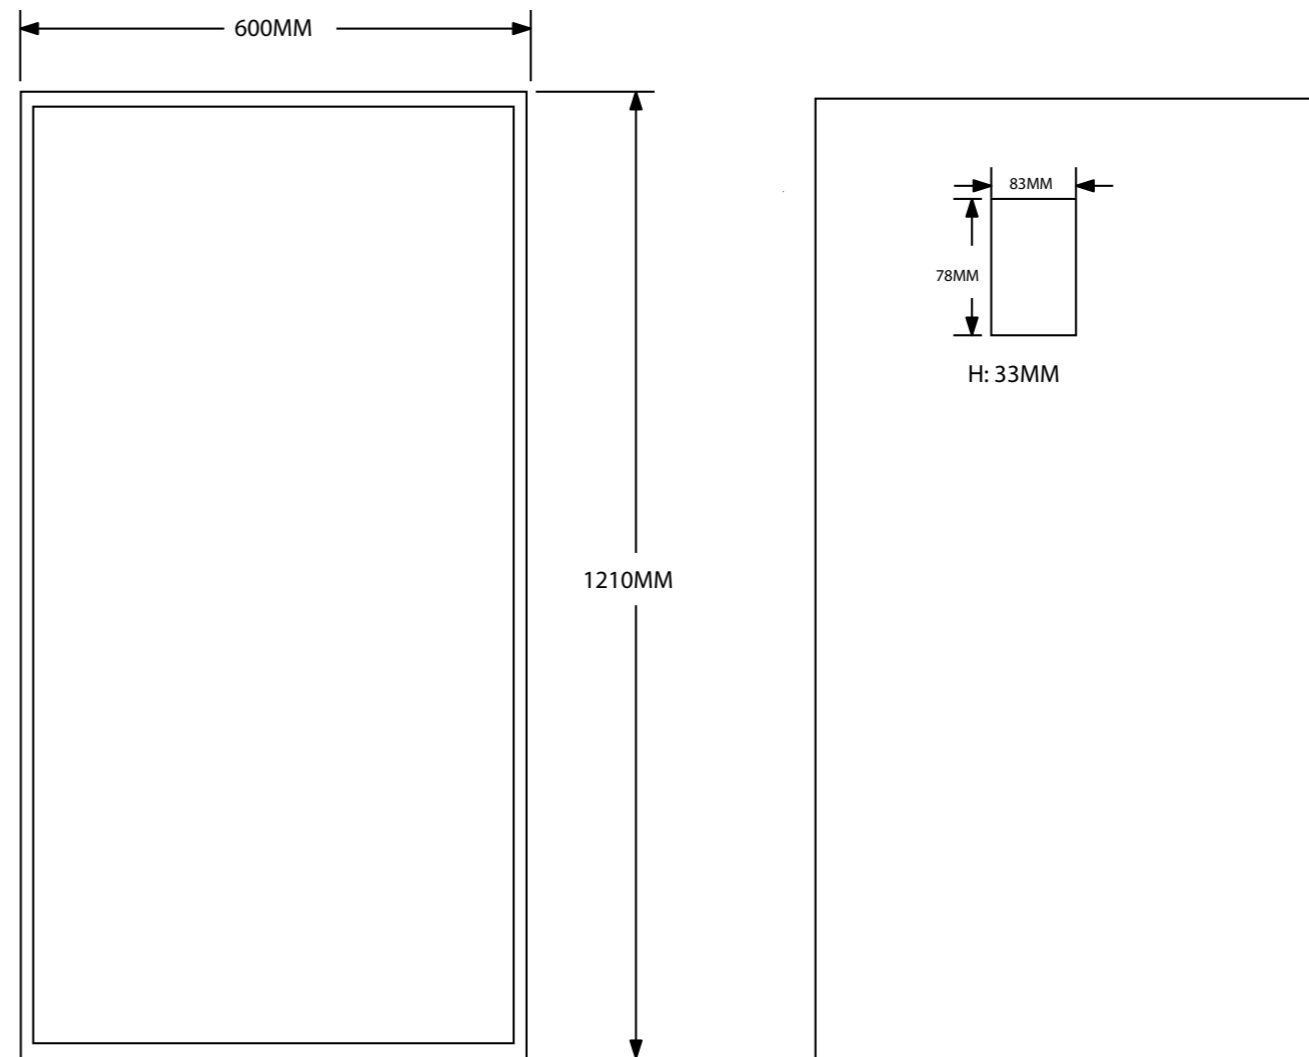

### MODEL OD-2x4D Panel

#### Description

- Dimmable : Yes
- Wattage: 50W
- Voltage: Available in 120V and 200-347V
- Lumens: 5000 lumens
- Color Temp.: 4000K/5000K
- CRI: 80
- Beam Angle: 150°
- PE: ≥0.9
- Lifetime: 50000H
- Dimensions: 600x1200mm

#### Ordering Guide:

OD-2x4D Panel

Color Temperature:  
4K (4000K Natural White)

Reference	QTY.	Remarks	Project:
			Location:
			Architect:
			Engineer:
			Contractor:
			Submitted by:
			Date: