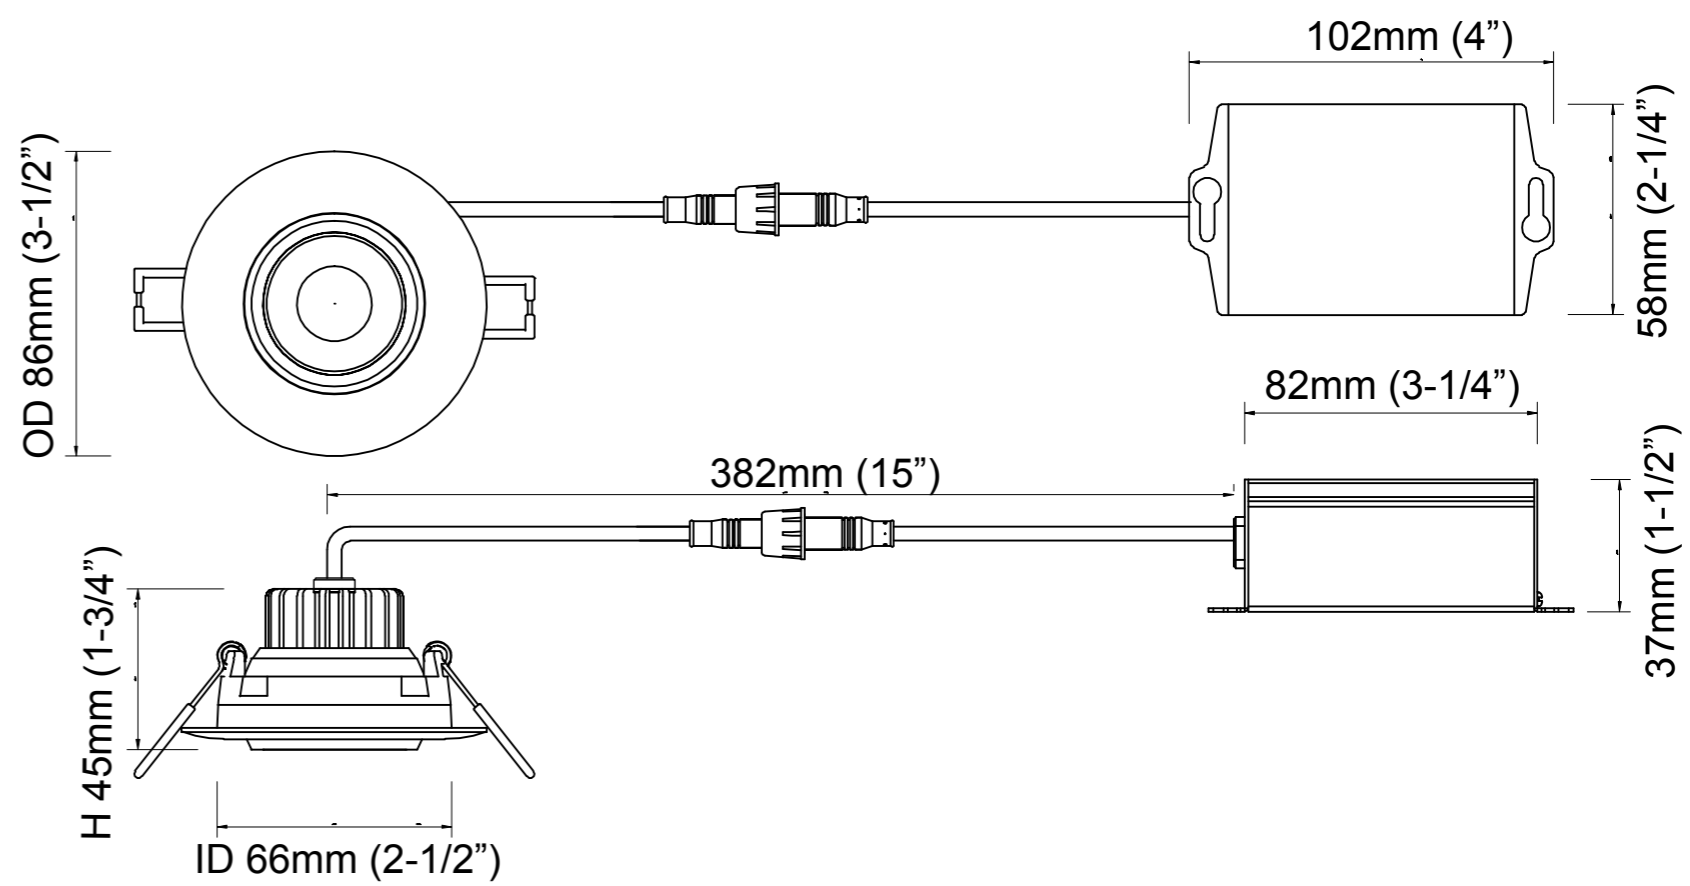

#### Description

- Recessed 3" Gimbal LED with driver in connection box
- Rated for damp or wet locations
- IC related for direct contact with insulation
- Round, durable aluminum body
- Dimmable to 10% with most household dimmers
- Wattage : 8W
- 40 degree beam angle with 30 degree tilt and 360 degree rotation
- Lumens : 550
- Satin Nickel, White Finish and Oil Rubbed Bronze options
- Opal Lens
- 3000K or 4000K or 5000K color temperature
- 50 000 hours
- 3" diameter, 1/2" in height
- cETLus listed
- 3 year warranty
- Great for tight spaces, even directly under joints
- Includes hardware box with insulated class 2 external dimmable driver
- Fast and easy installation with spring clips

#### Ordering Guide:

SLIM3GIM

<b>Color Temperature:</b>	<b>Metal Finish:</b>
3K (3000K Warm White)	WH (White)
4K (4000K Neutral White)	SN (Satin Nickel)
5K (5000K Cool White)	ORB (Oil Rubbed Bronze)

Reference	QTY.	Remarks	Project:
			Location:
			Architect:
			Engineer:
			Contractor:
			Submitted by:
			Date: