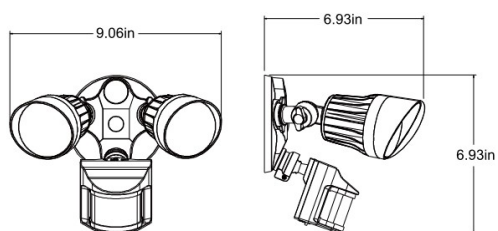

# Dual-Head Security Light

Adjustable motion distance (up to 60ft)

Adjustable timer (1/5/10min)

## TECHNICAL DATA

### DIMENSIONS