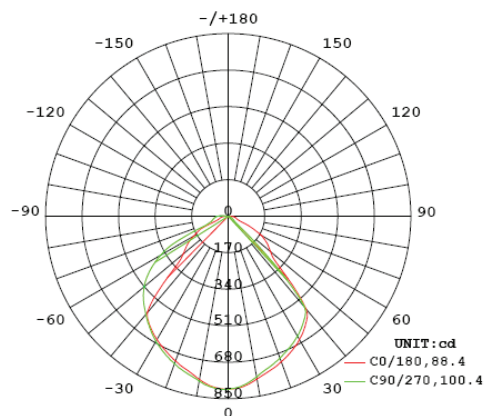

LUMINOUS INTENSITY DISTRIBUTION

NEW Western Canada Warehouse: 120-1647 Broadway Street, Port Coquitlam, BC V3C 6P8