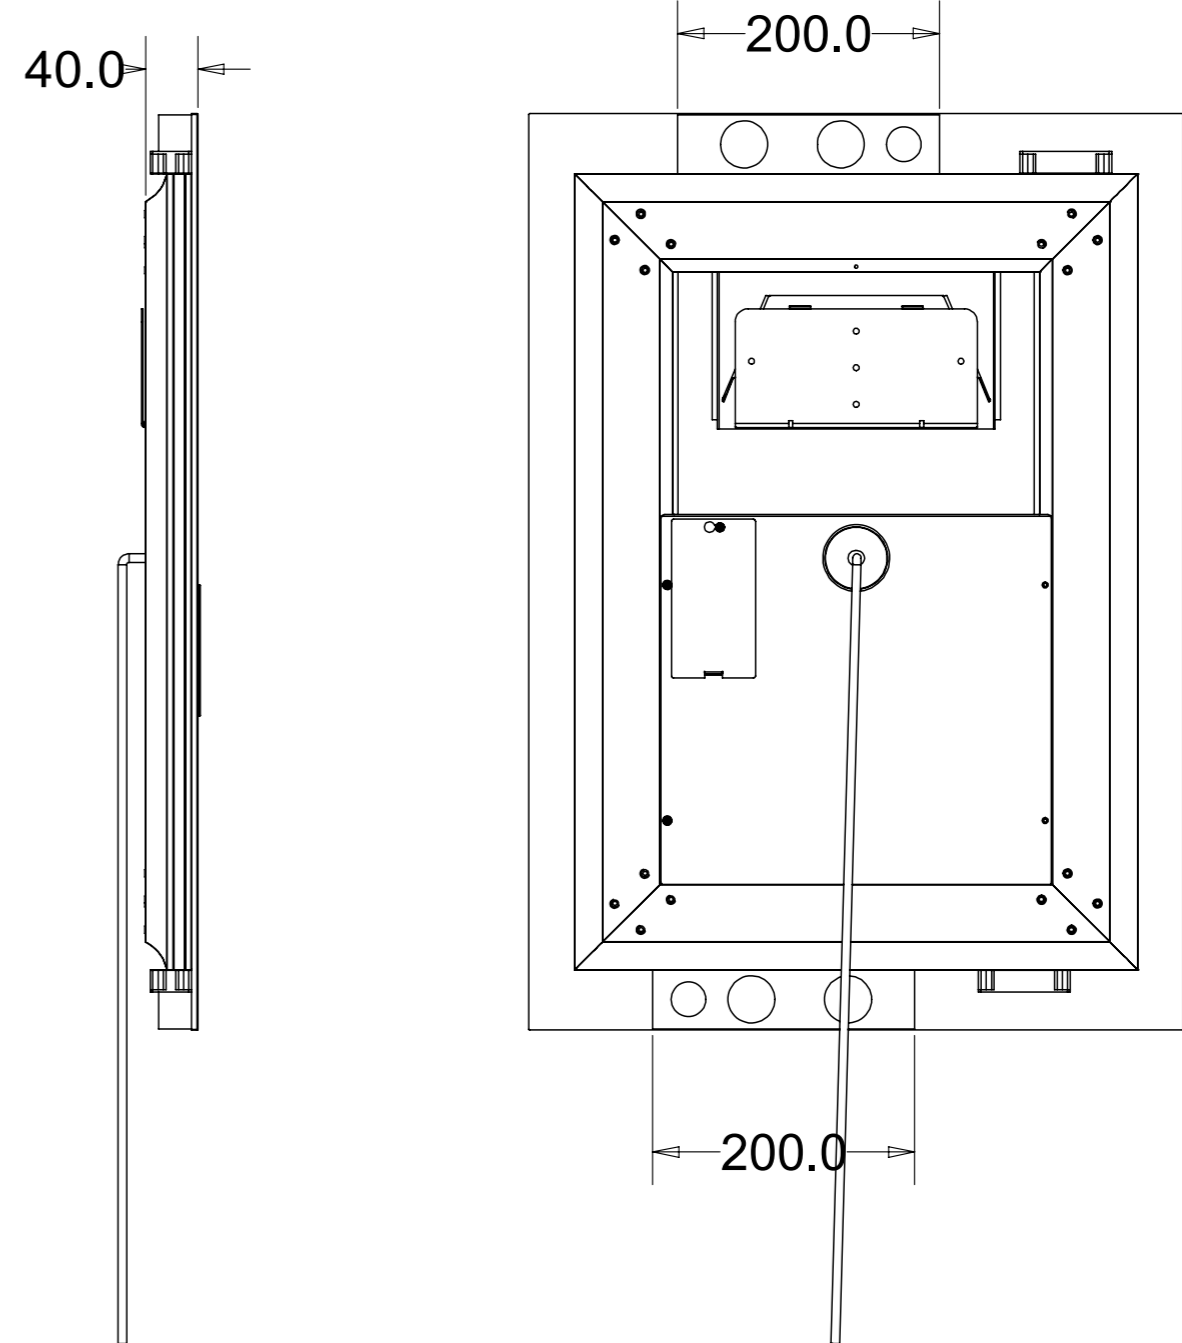

MODEL MR-037

Description

- Framed LED Bathroom Mirror with Magnifier
- Voltage : AC120V
- Dimensions : 500 x 700 mm
- Wattage : 36W
- High quality driver inside
- CRI > 80%
- PF >0.98
- IP44 rated
- Fog resistant
- Touch switch
- Colour Temperature: 3000K (Warm White)
- Vertical Hanging,very convenience & fast installation
- Including bluetooth speaker