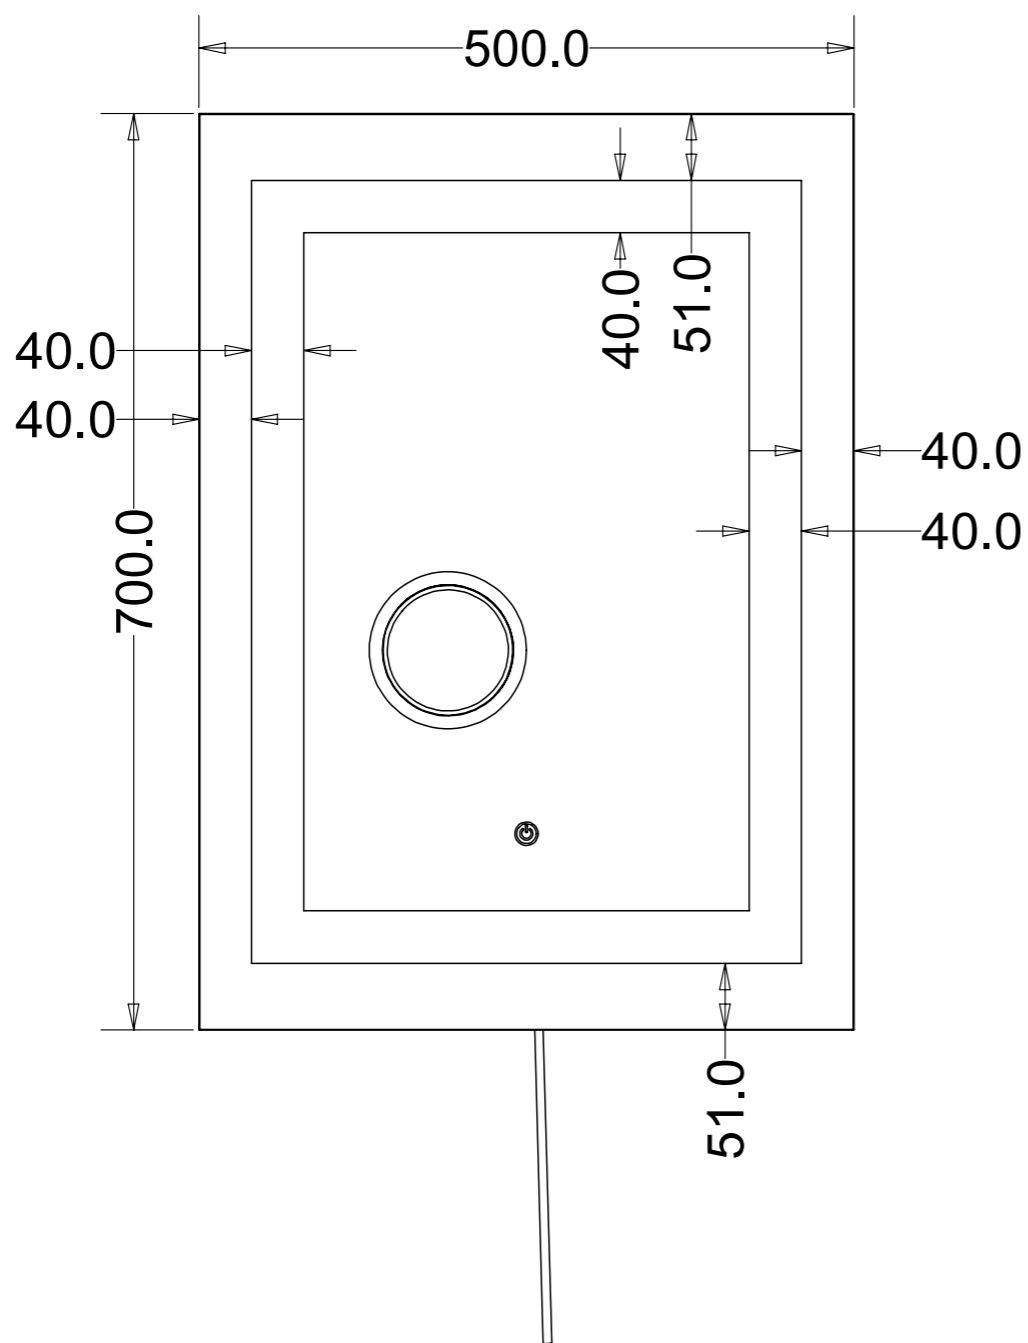

MODEL MR-037

Description

- Framed LED Bathroom Mirror with Magnifier
- Voltage : AC120V
- Dimensions : 500 x 700 mm
- Wattage : 36W
- High quality driver inside
- CRI > 80%
- PF >0.98
- IP44 rated
- Fog resistant
- Touch switch
- Colour Temperature: 3000K (Warm White)
- Vertical Hanging,very convenience & fast installation
- Including bluetooth speaker