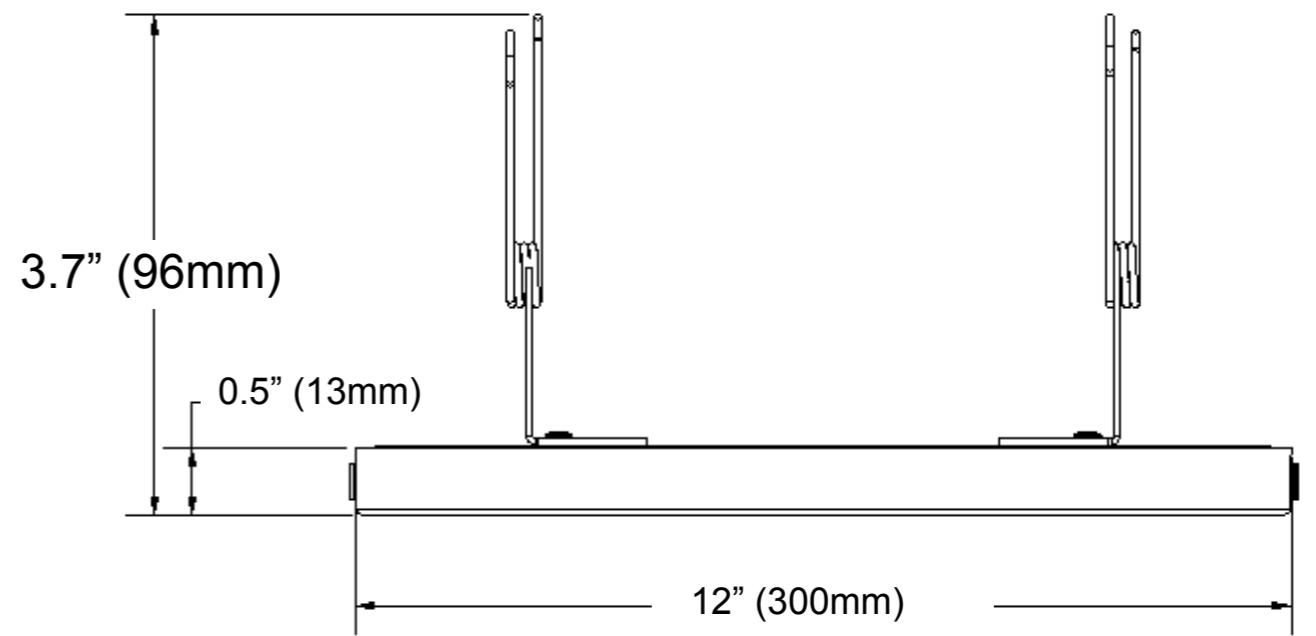

- Fits to J.Box

Model No. RF-Kit
- For Retrofit, kits are sold seperately.

Ordering Guide:

2300

Metal Finish:
WH(White)

Color Temperature:
3K (Warm White)
5K (Cool White)

Reference	QTY.	Remarks	Project:
			Location:
			Architect:
			Engineer:
			Contractor:
			Submitted by:
			Date: